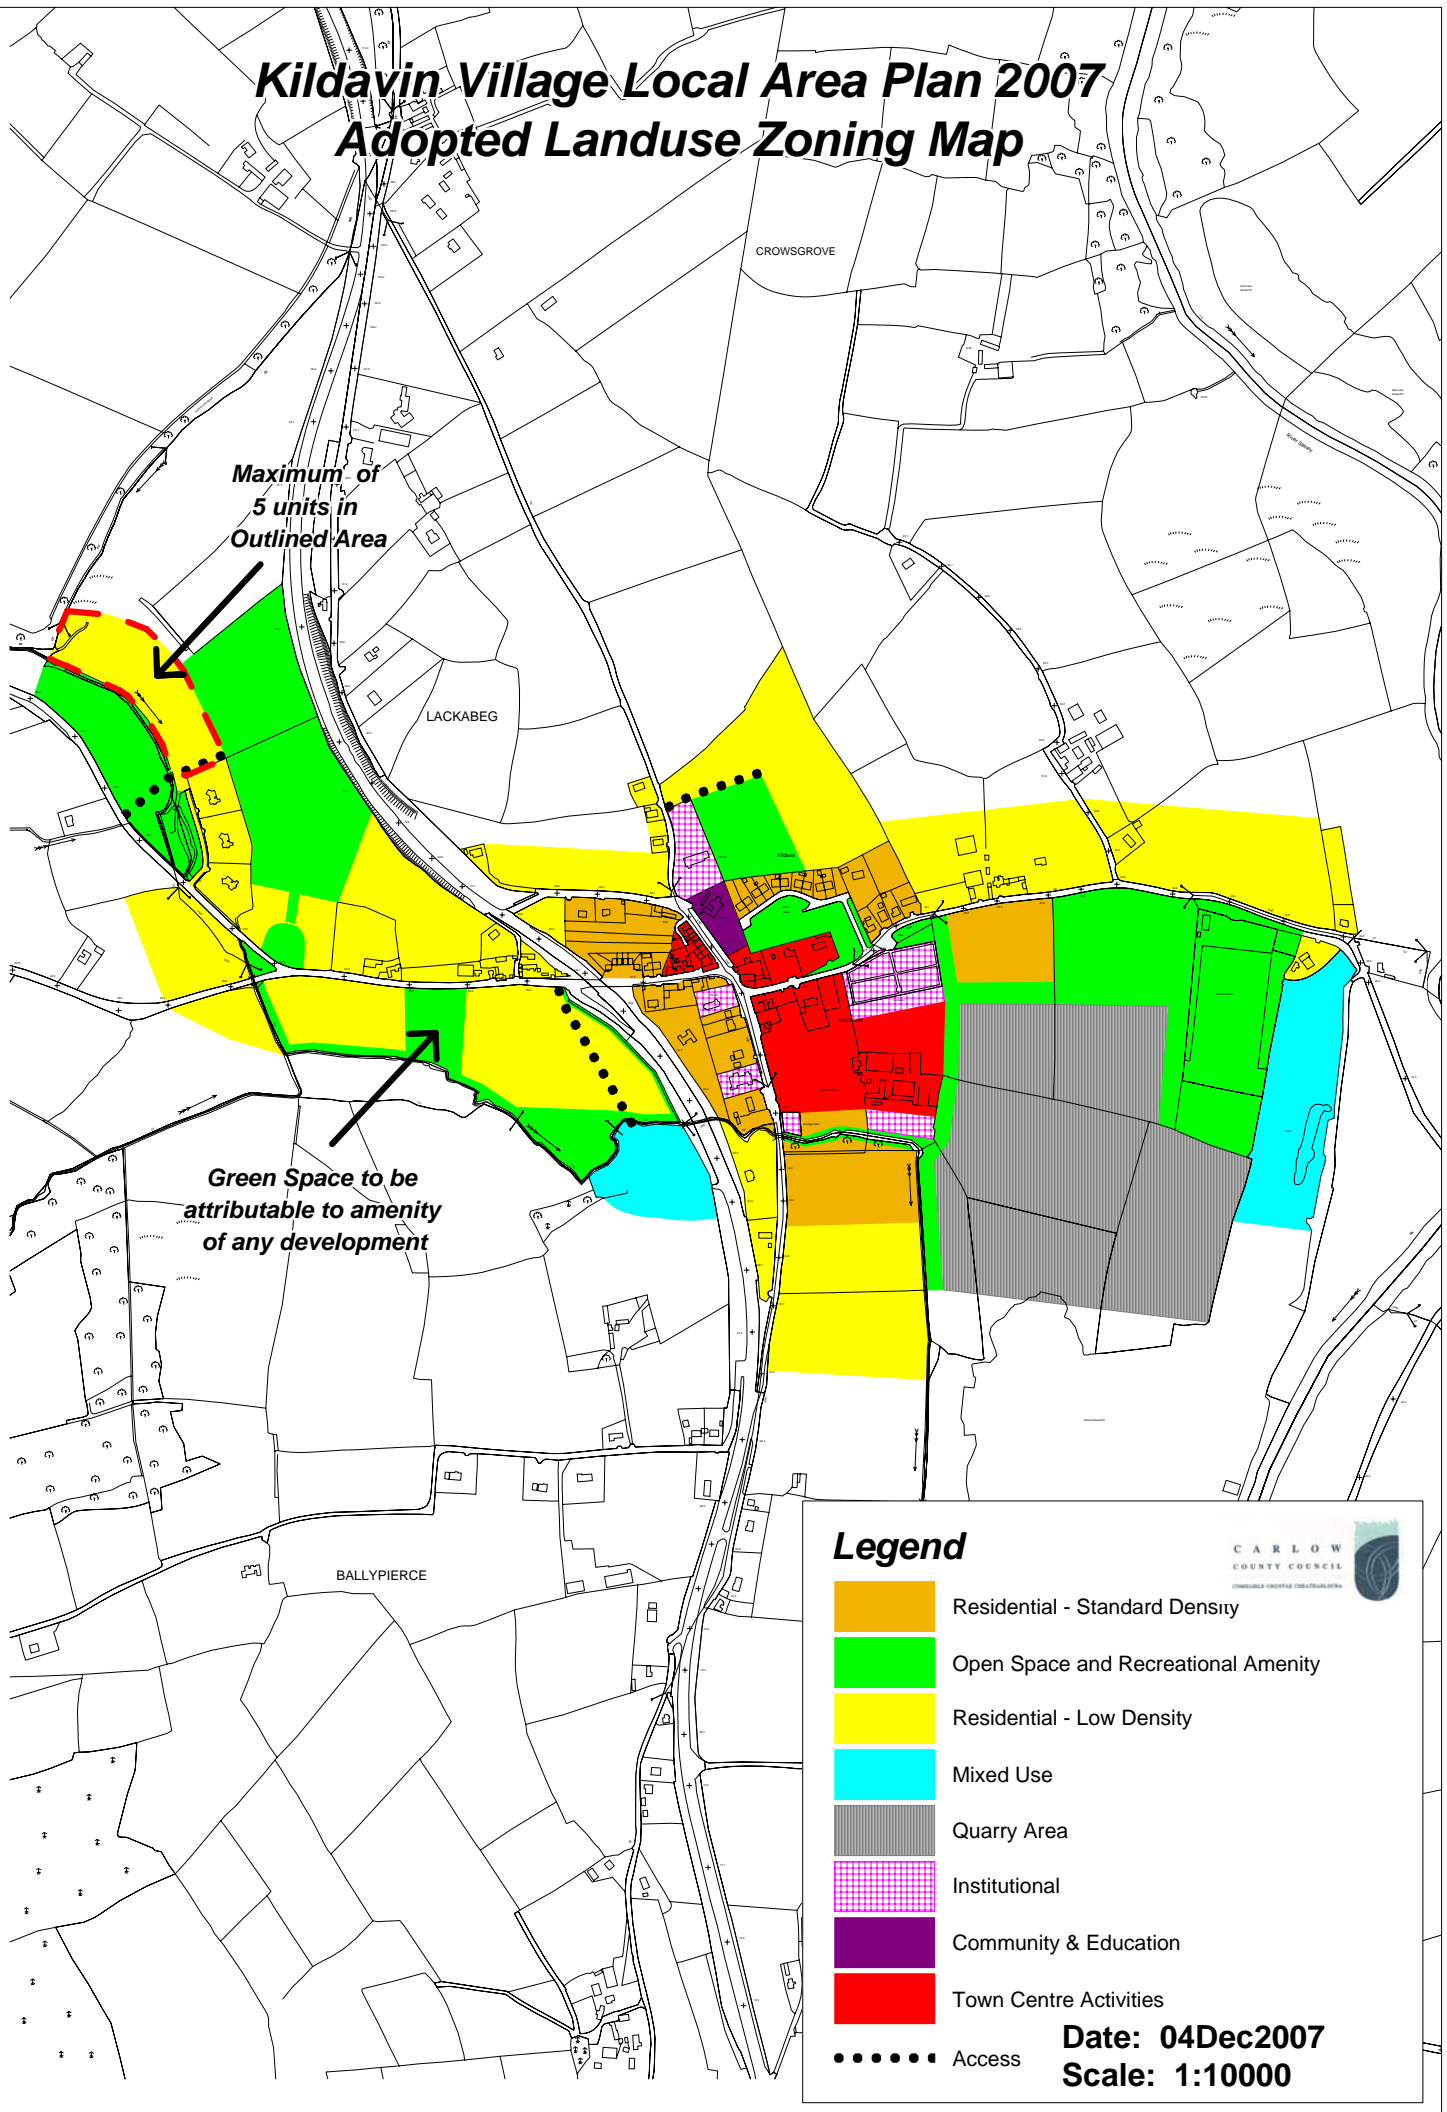

Kildavin Village Local Area Plan 2007 Adopted Landuse Zoning Map

Legend

-  Residential - Standard Density
-  Open Space and Recreational Amenity
-  Residential - Low Density
-  Mixed Use
-  Quarry Area
-  Institutional
-  Community & Education
-  Town Centre Activities

••••• Access

Date: 04Dec2007

Scale: 1:10000