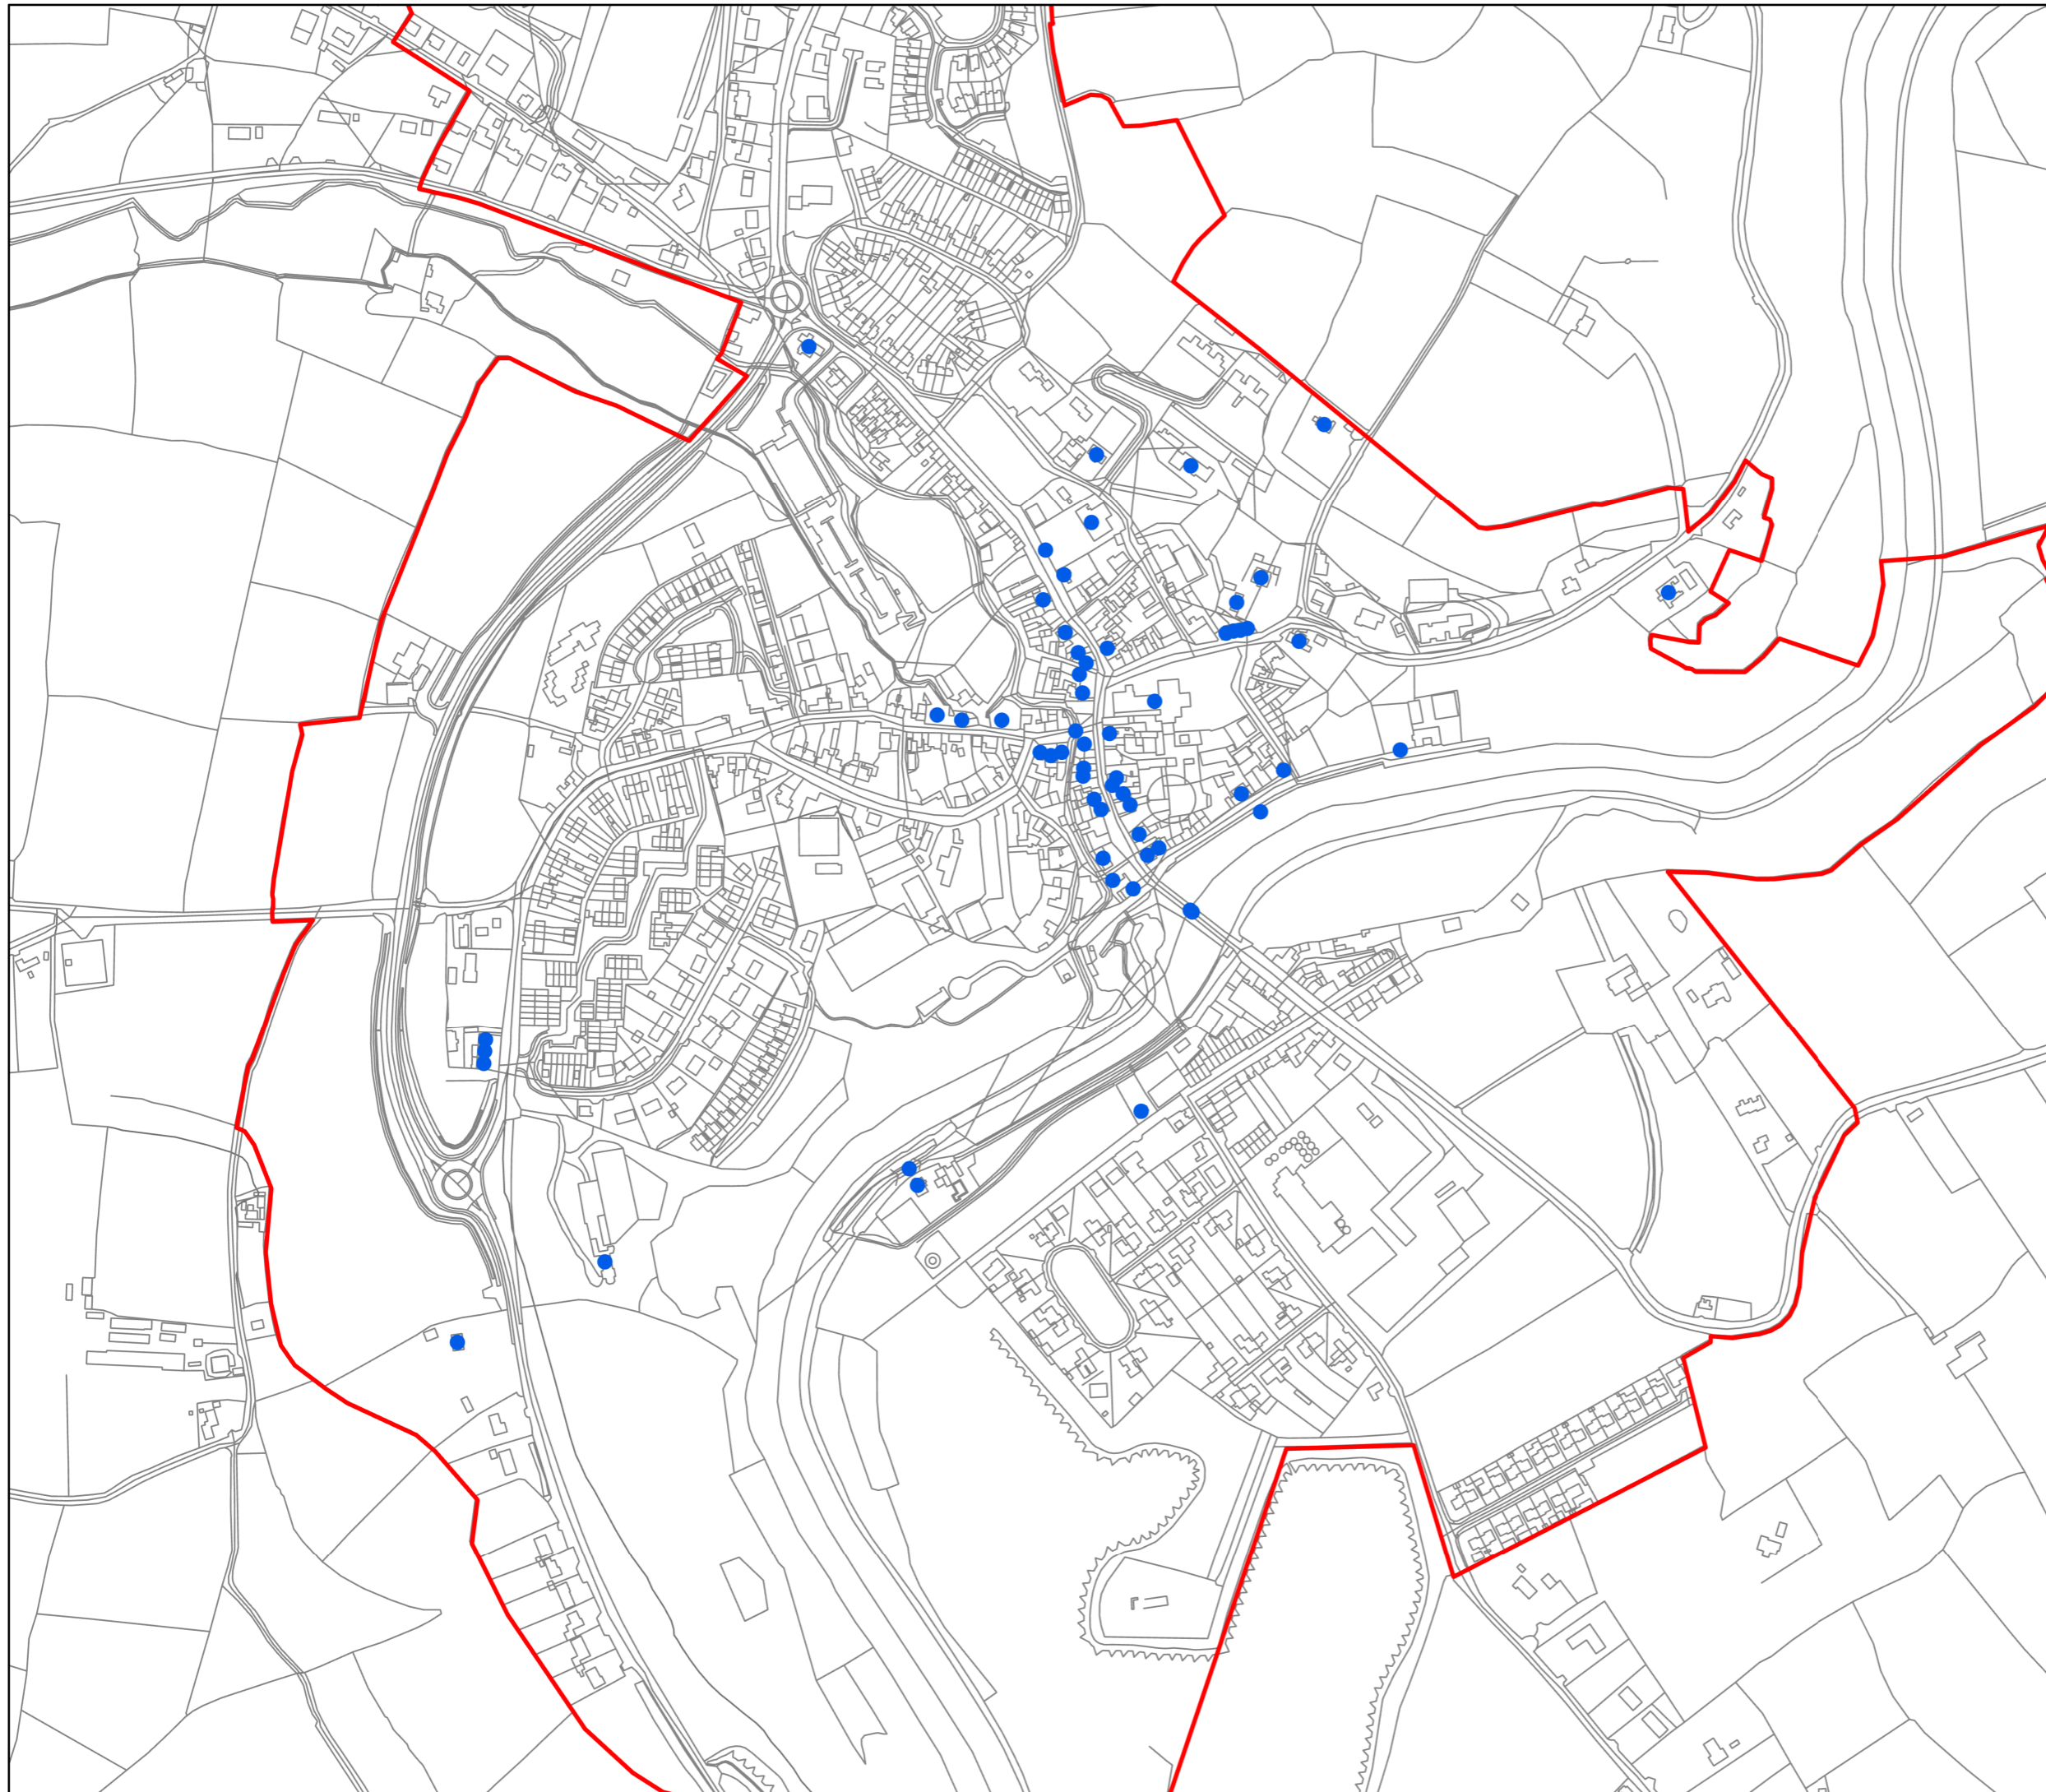

-  LAP Boundary
-  NIAH Sites

KILKENNY
COUNTY COUNCIL

CARLOW
COUNTY COUNCIL