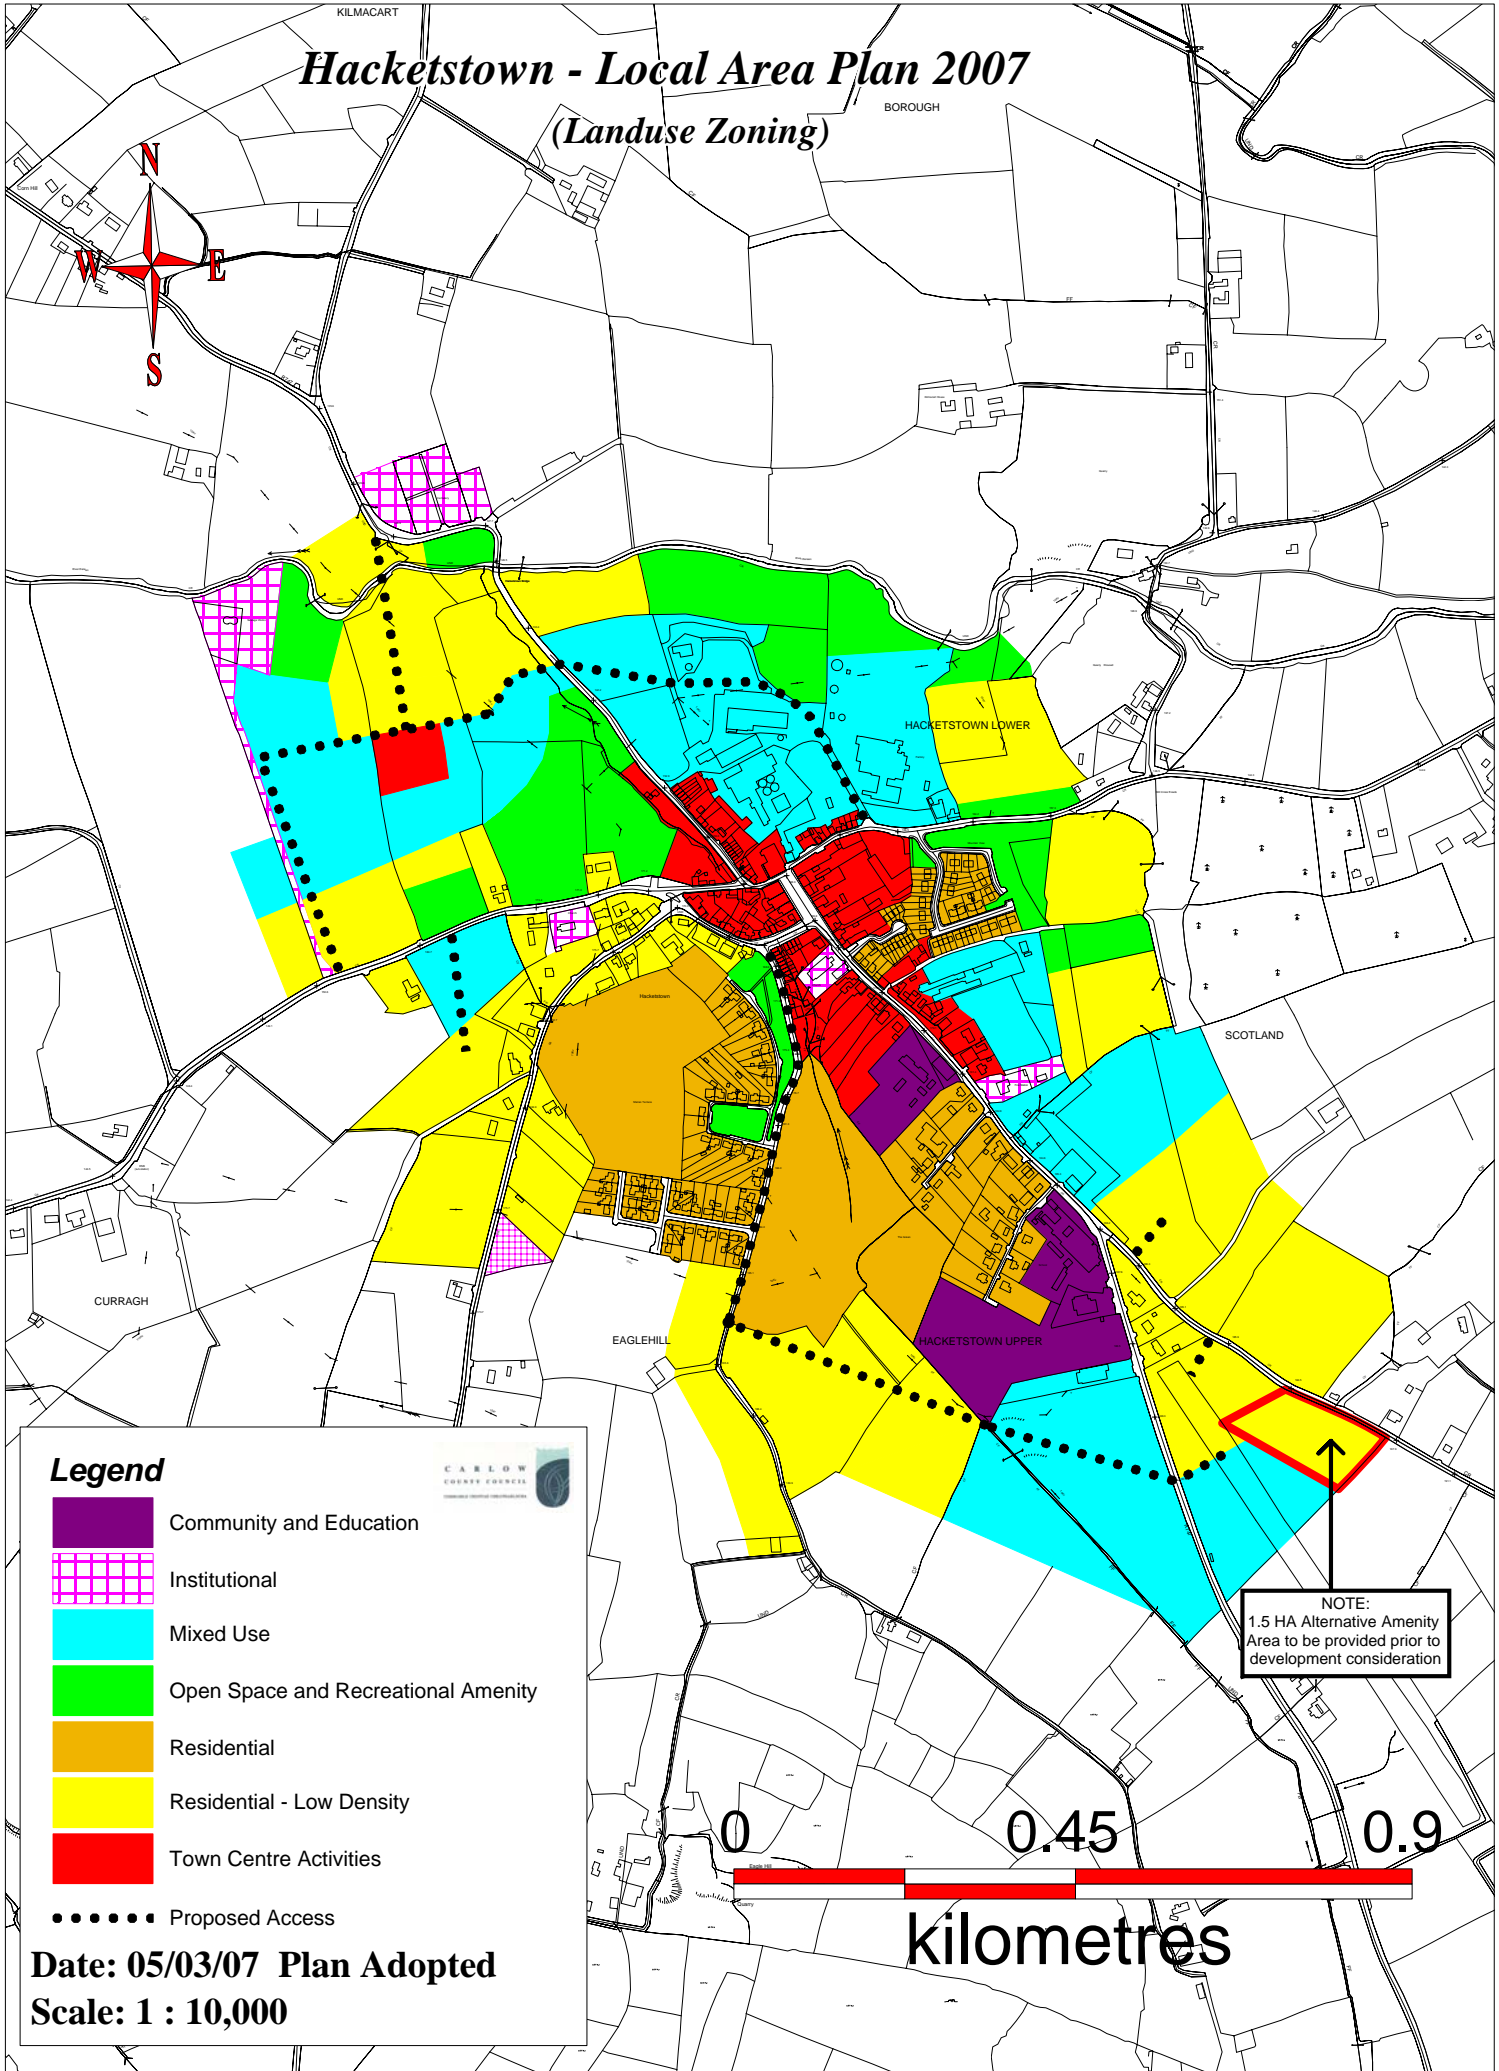

Hacketstown - Local Area Plan 2007

(Landuse Zoning)

BOROUGH

Legend

- Community and Education
- Institutional
- Mixed Use
- Open Space and Recreational Amenity
- Residential
- Residential - Low Density
- Town Centre Activities

..... Proposed Access

Date: 05/03/07 Plan Adopted

Scale: 1 : 10,000

0 0.45 0.9

kilometres

NOTE:
1.5 HA Alternative Amenity
Area to be provided prior to
development consideration